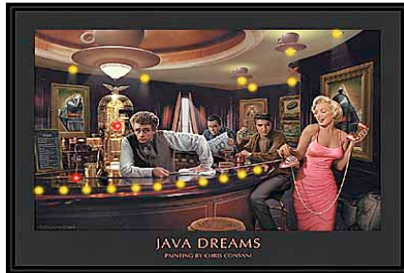

LG PICTURE FRAME 12X18

Telstar Trading Corp. 425 S Los Angeles St. Los Angeles CA 90013
Tel (213) 680-4888 Fax(213) 680-4425 www.telstartrading.com sales@telstartrading.com

LG-006 GAME OF FATE

LG-007 JAVA DREAMS

LG 080 CLASSIC INTERLUDE

LG-065 LEGENDARY CROSSROADS

LG-095 JOY OF RIDE

LG-136 Muhammad Ali

LG-103 DOGS NIGHTS OUT

LG-092 CYCLONE RACER

LG-22 GALAXY DINER

LG-110 WOODWARD AVE