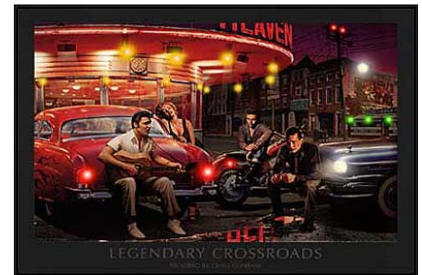

LED-065 Legendary Crossroads

LED-095 Joey Ride

LED-022 Galaxy Diner

LED-023 Roadside Diner

LED-028 Route 66 Diner

LED-079 Roxie Theater LED

LED-092 Cyclone Racer LED

LED-093 Mickey's Diner LED

LED-006 Game Of Fate

LED-111 ROSIE'S DINER

086 F-18 HORNET

090 F-117 Nighthawk

084 Super Cobra