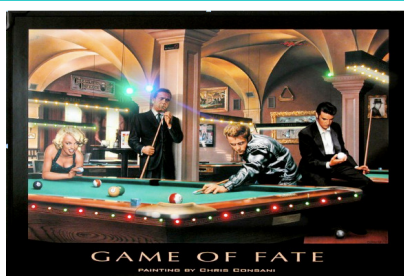

LED-065 Legendary Crossroads

LED-095 Joey Ride

LED-022 Galaxy Diner

LED-023 Roadside Diner

LED-028 Route 66 Diner

LED-079 Roxie Theater LED

LED-092 Cyclone Racer LED

LED-093 Mickey's Diner LED

LED-006 Game Of Fate

LED-111 ROSIE'S DINER

086 F-18 HORNET

090 F-117 Nighthawk

084 Super Cobra