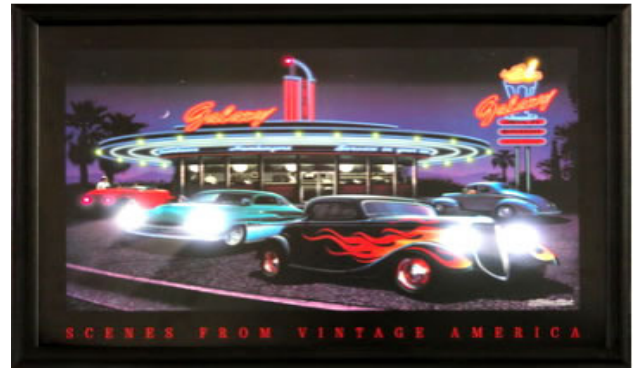

LED PICTURE 24X32" 24X36"

Telstar Trading Corp. 425 S Los Angeles St. Los Angeles CA 90013
Tel (213) 680-4888 Fax(213) 680-4425 www.telstartrading.com sales@telstartrading.com

LED-020 Steak & Shake

LED-022 Galaxy Diner

LED-014 Roadside Diner

LED-028 Route 66 Diner

LED-023 Roadside Diner

LED-110 Woodward Avenue

LED-098 Night Watch

LED-099 Brassai