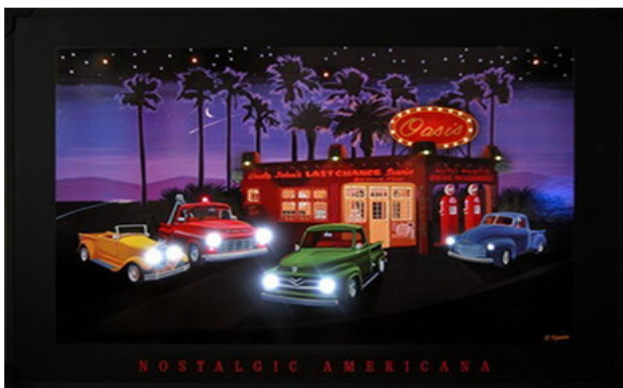

LED-016 Tower Theatre

LED-017 Metro Diner

LED-006 Game Of Fate

LED-065 Legendary Crossroads

LED-026 Oasis Gas Station

LED-079 Roxie Theater