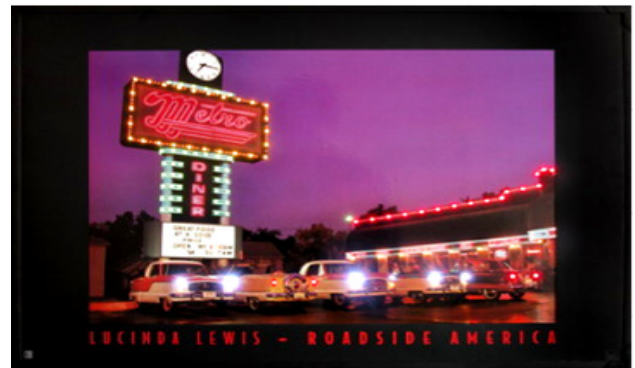

LED PICTURE 24X32" 24X36"

Telstar Trading Corp. 425 S Los Angeles St. Los Angeles CA 90013
Tel (213) 680-4888 Fax(213) 680-4425 www.telstartrading.com sales@telstartrading.com

LED-005 Legal Action

LED-007 Java Dream

LED-016 Tower Theatre

LED-017 Metro Diner

LED-006 Game Of Fate

LED-065 Legendary Crossroads

LED-026 Oasis Gas Station

LED-079 Roxie Theater