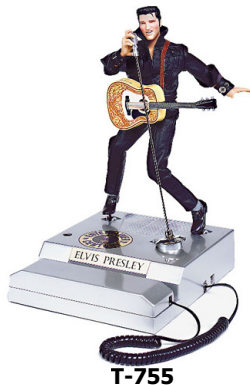

Elvis, Harley & Cars, Train Collections

Telstar Trading Corp. 425 S. Los Angeles Street. Los Angeles CA 90013

Tel (213) 680-4888 Fax (213) 680-4425 www.telstartrading.com sales@telstartrading.com

L-8838 ELVIS ANIMATED LAMP

T-755
ELVIS MILLINIUM ANIMATED PHONE

CD-895
ELVIS PRESLEY TURNTABLE,
RADIO & CD PLAYER

1602-880
ELVIS NEON CLOCK

1899BL-2/880
ELVIS 18" DOUBEL NOEN CLOCK

1500BL-880
ELVIS 15.5" NOEN CLOCK

7011 **7021** **7001**
SWINGING LEGS PENDULUM